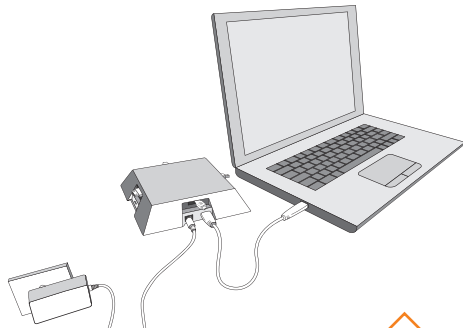

COPERTINA

COMPATIBLE  
with multiple devices

EGGTRONIC<sup>®</sup>  
simply smart

[www.eggtronic.com](http://www.eggtronic.com)

HUB▲IT<sup>®</sup>

Sync & Charge Station

QUICK START

User Guide

1

PLUG IN HUB IT®

2

CONNECT TO COMPUTER

3

READY TO GO!