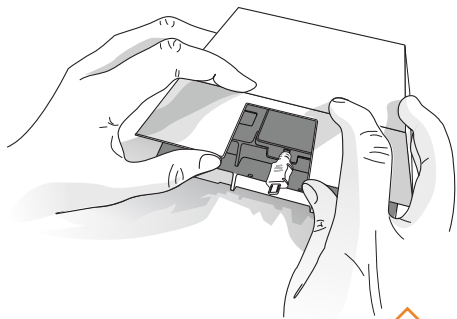

COPERTINA

COMPATIBLE
with multiple devices

EGGTRONIC[®]
simply smart

www.eggtronic.com

HUB▲IT[®]

Sync & Charge Station

CUSTOMIZE

User Guide

1

OPEN THE COVER

2

CUSTOMIZE HUB IT®

3

READY TO GO!